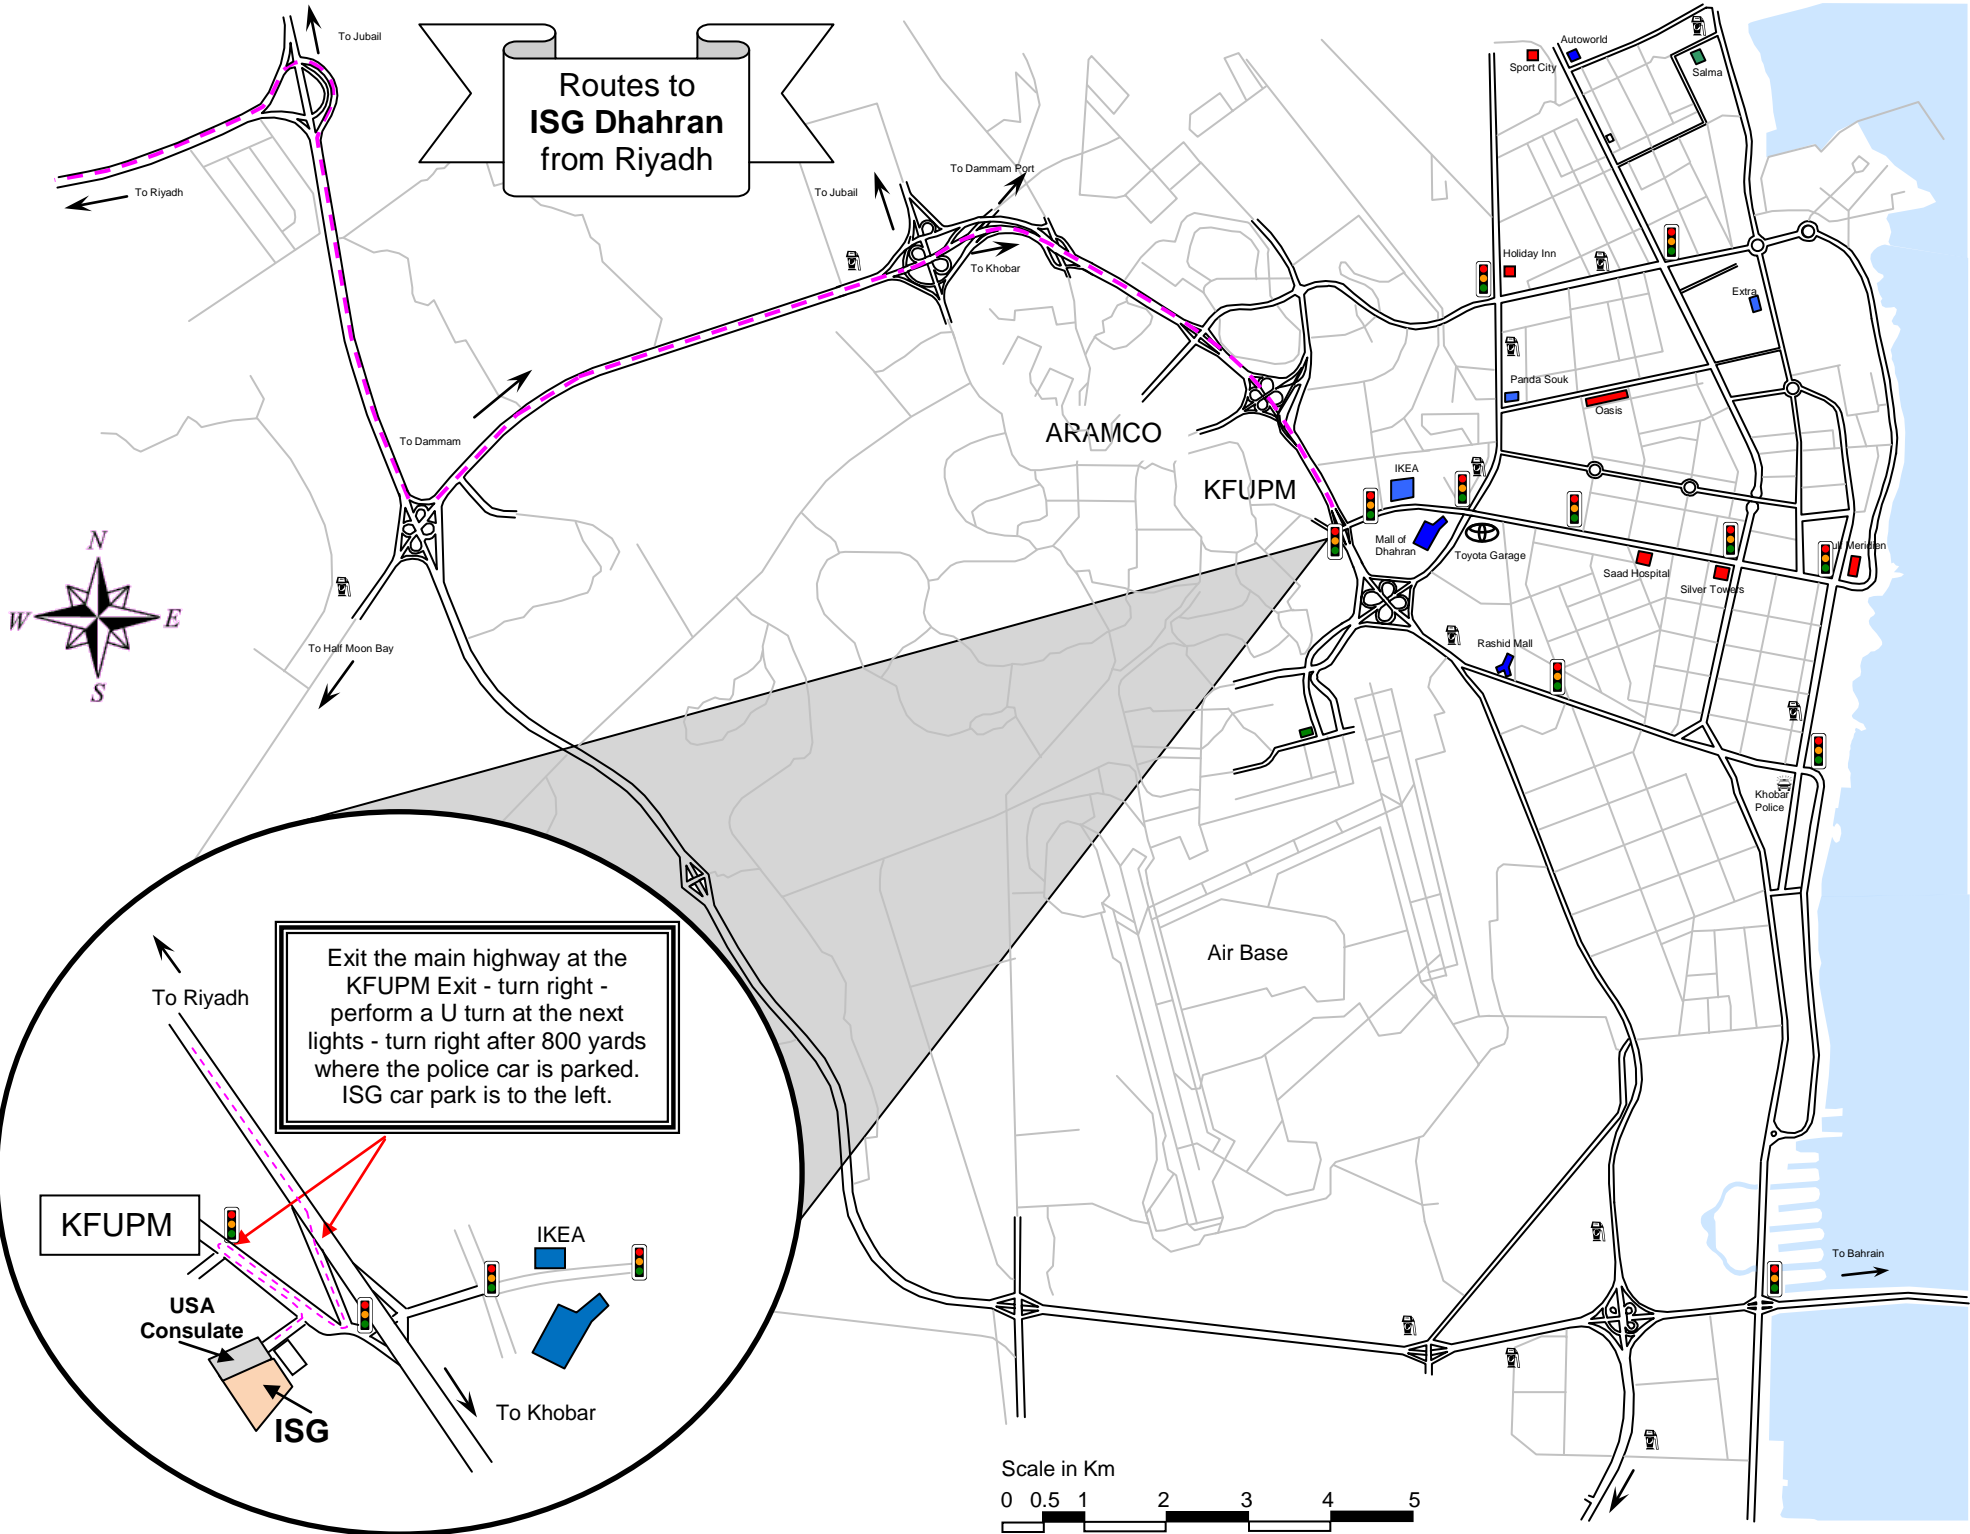

Routes to ISG Dhahran from Riyadh

Exit the main highway at the KFUPM Exit - turn right - perform a U turn at the next lights - turn right after 800 yards where the police car is parked. ISG car park is to the left.